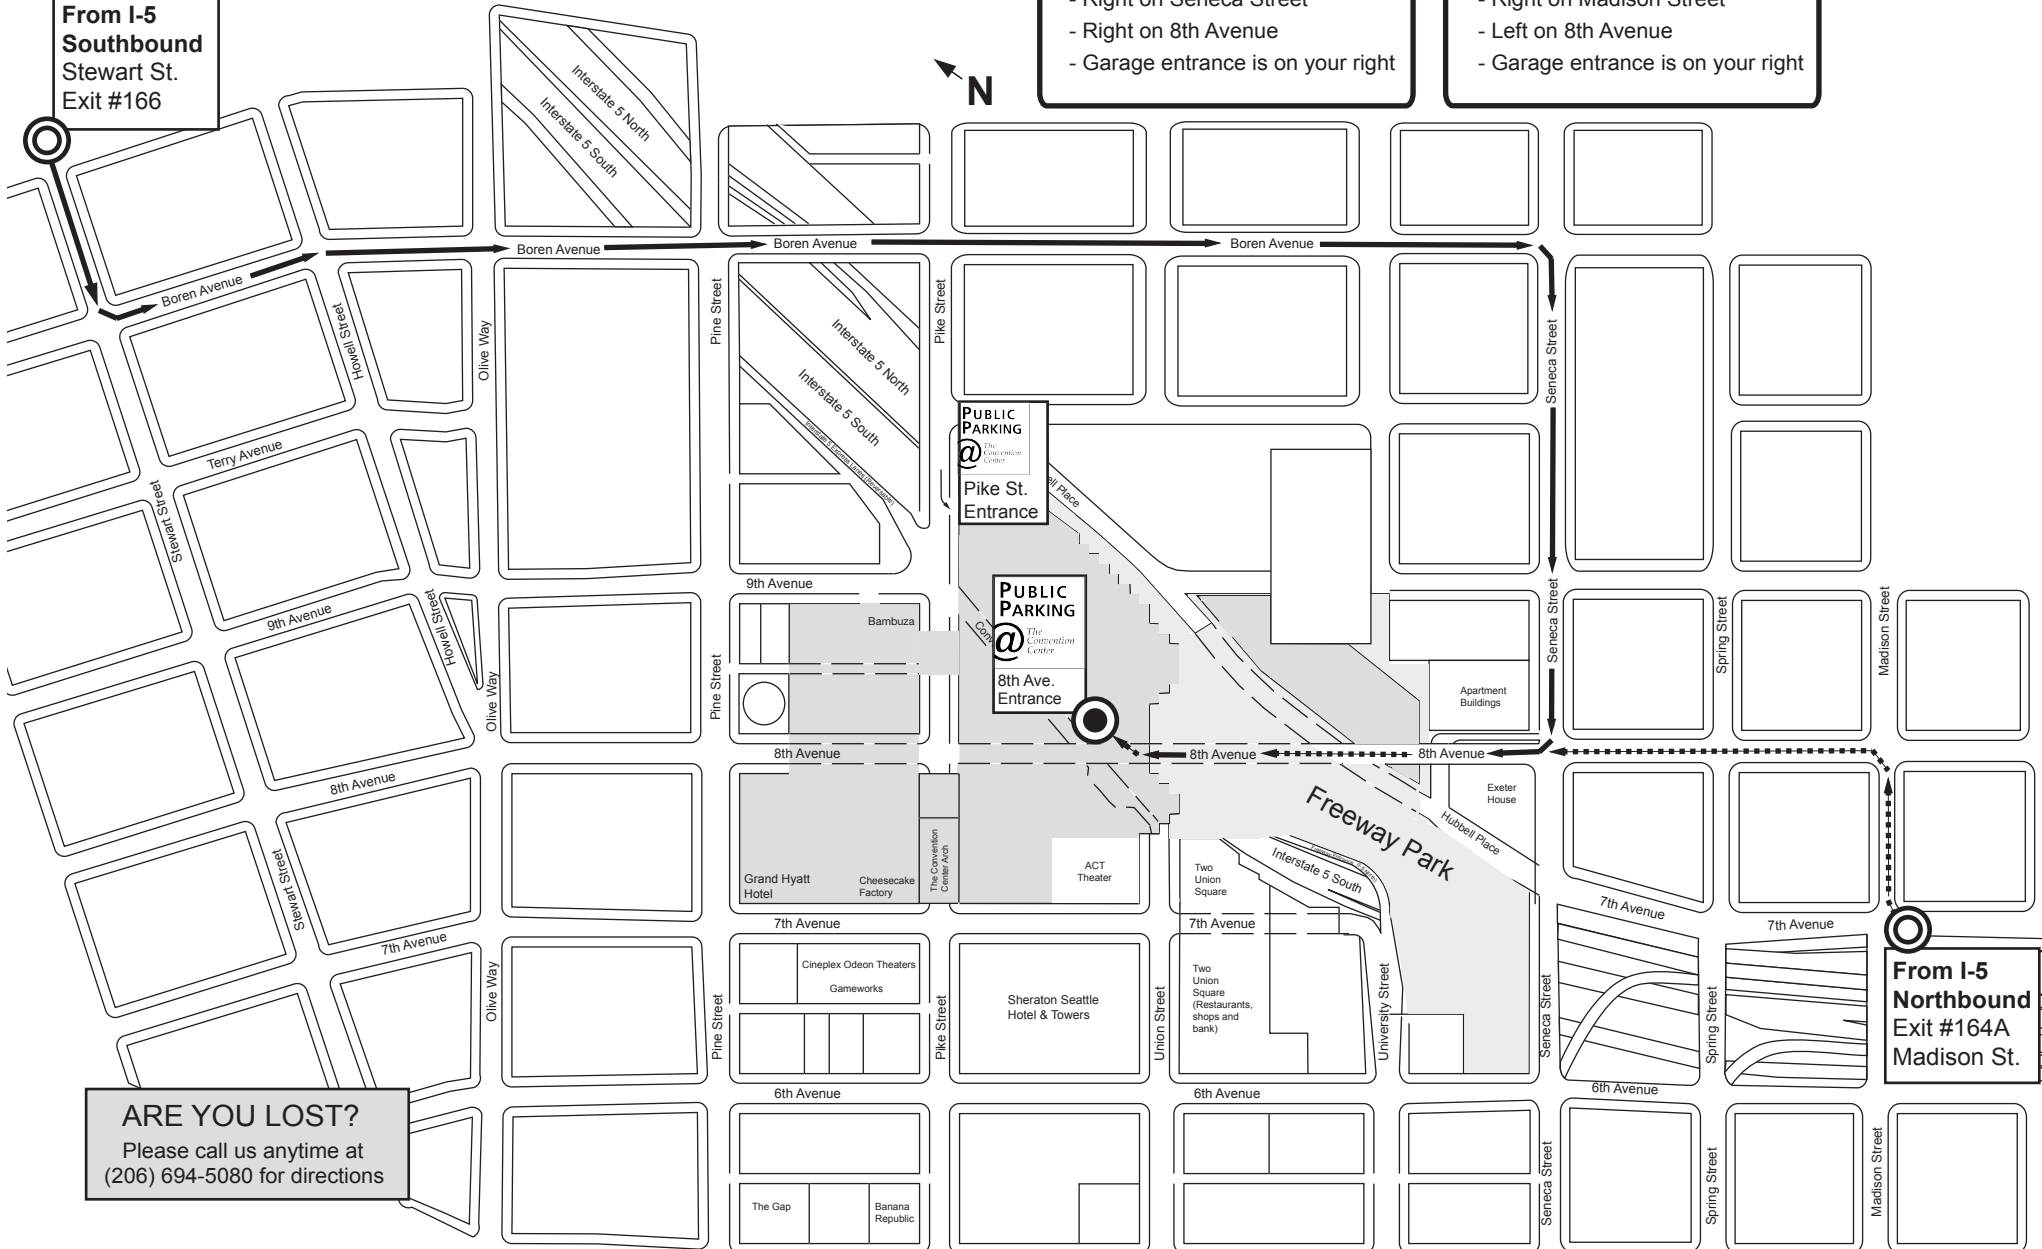

Washington State Convention & Trade Center

PUBLIC PARKING

General Parking
Convention Center Parking Garage
MAXIMUM VEHICLE HEIGHT 6'5"

Rev 08/05

From I-5 Southbound to Convention Center Garage
 (Primary Entrance on 8th Avenue)

- I-5 Southbound
- Stewart Street Exit (#166)
- Left on Boren Avenue
- Right on Seneca Street
- Right on 8th Avenue
- Garage entrance is on your right

From I-5 Northbound and I-90 Westbound to Convention Center Garage
 (Primary Entrance on 8th Avenue)

- I-5 Northbound
- Madison Street Exit (#164A)
- Right on Madison Street
- Left on 8th Avenue
- Garage entrance is on your right

From I-5 Southbound
Stewart St.
Exit #166

ARE YOU LOST?

Please call us anytime at
 (206) 694-5080 for directions

From I-5 Northbound
Exit #164A
Madison St.